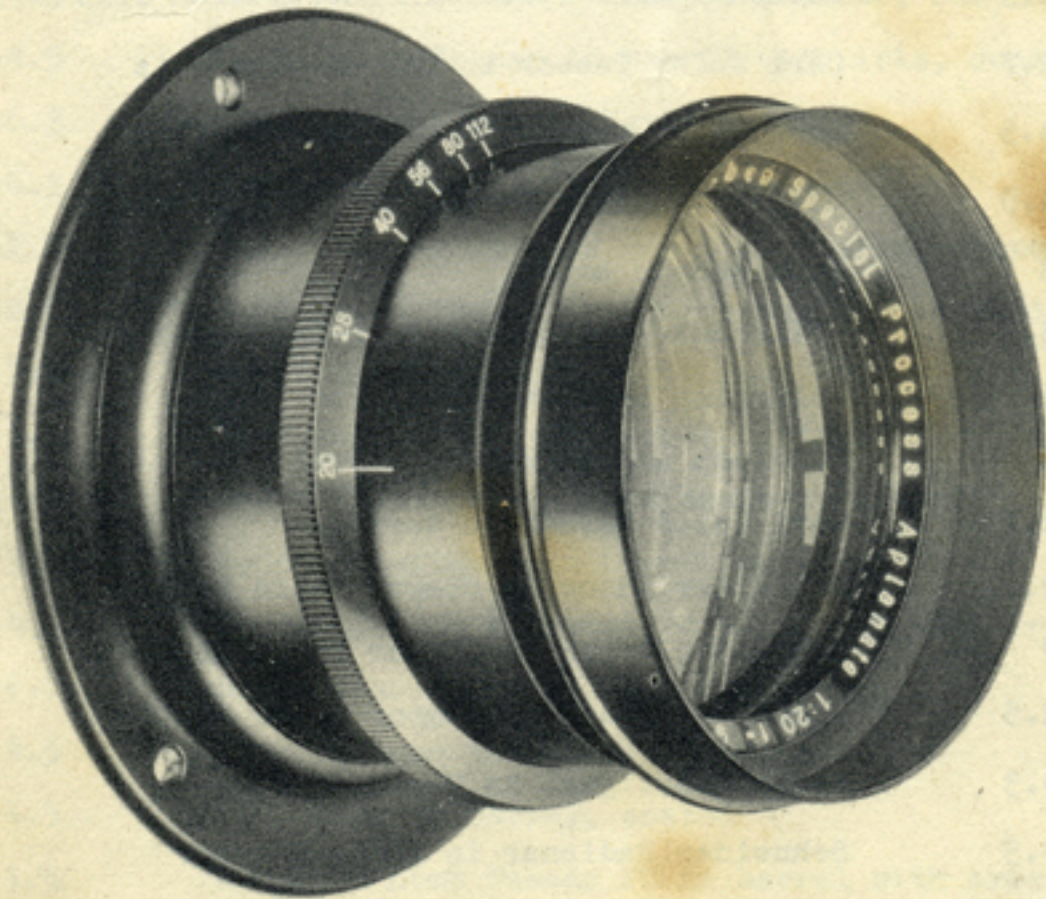

Burke & James, inc.

321 SOUTH WABASH AVENUE

CHICAGO 4, ILLINOIS, U.S.A.